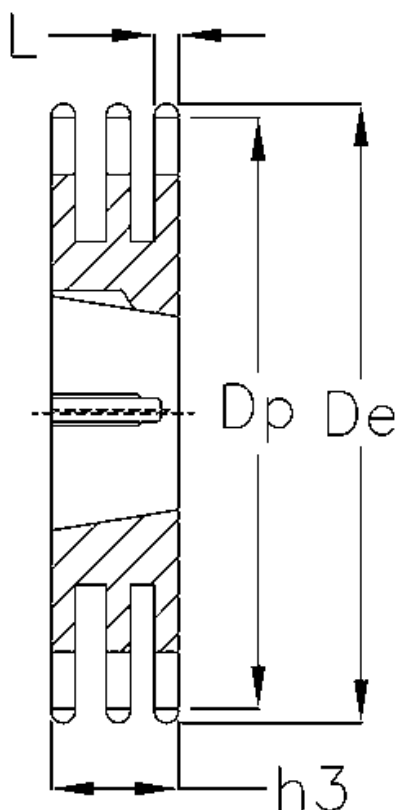

Article number: 616033006021

Description: Taperbored sprocket 10 B-3 Z=21 triplex
for bushing 1615

Measures

Bush = 1615
C = 1.6
Chain = -
Chain size = 5/8" x 3/8"
De = 113.4
Dp = 106.52
H = 42.1
h3 = 42.1

Material = Stål
Number of teeth = 21